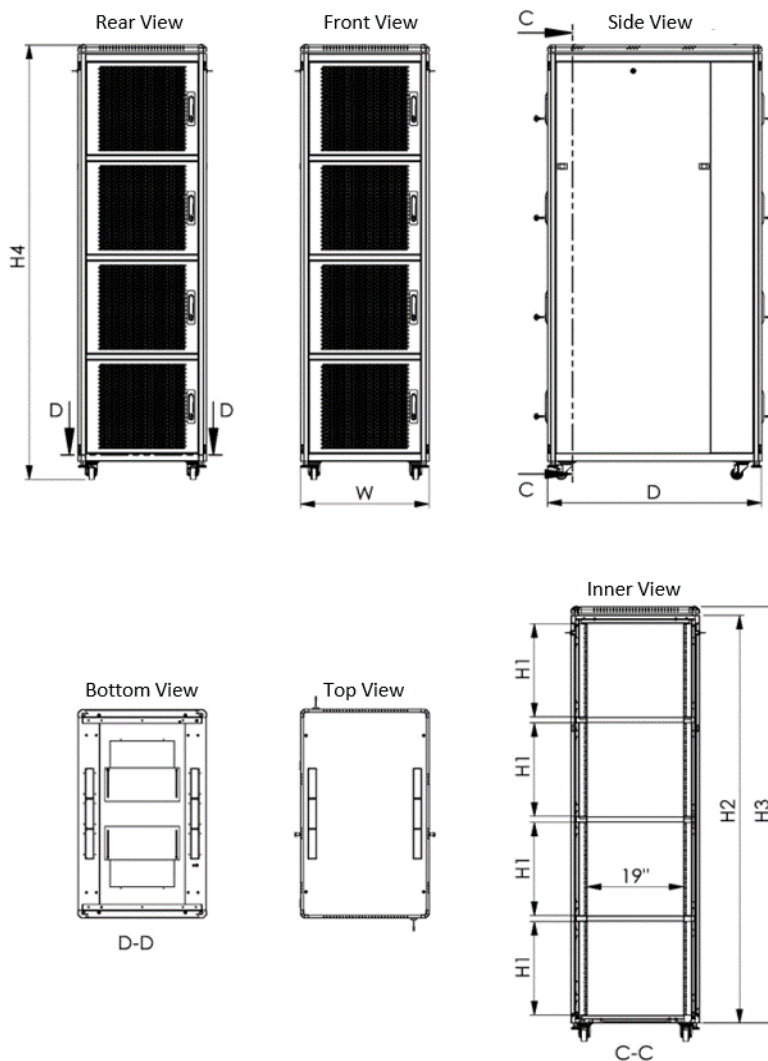

### Co-location 19" Free Standing Rack Cabinet

- Cabinet design that is equipped to serve more than one project at the same time
- Secured access
- Cabinet structure with 4 compartments
- Optional perforated front and rear doors upon customer request
- Removable and lockable side panels
- Top case with M-joint cable entry, fan cut-out and suitable for fan mounting
- Bottom case with sliding cover and cable entry
- 4 pieces of 19" mounting rails with 1.5 mm thick, numbered from top to bottom and bottom to top that can be moved along the depth of the cabinet.
- 1000 kg carrying capacity (The capacity can be increased up to 1500 kg)

Sheet Steel, DIN EN 10130 DC-01 (6112) / EN 10346 DX51D + Z (1311)  
TS EN 61587-1 TS EN 61587-2  
C2  
A2  
SL12- LT5 -ST5 -NL5  
DL4V  
DL4S  
IK07  
IP20

Co-location Cabinet

Product Code	Product Description	Width (W) mm	Depth (D) mm	H:1 Inner Height (mm)	H:2 Outer Height without Levelling Feet & Caster Set	H:3 Outer Height with Levelling Feet	H:4 Outer Height with Caster Set
ELGCL42U60XXBL4X10U	42U 600x1000/1200mm Colocation Cabinet (4x10U)	600	1000/1200	10U	1996	2026	2076
ELGCL45U60XXBL4X11U	45U 600x1000/1200mm Colocation Cabinet (4x11U)	600	1000/1200	11U	2129	2159	2209
ELGCL47U60XXBL4X12U	47U 600x1000/1200mm Colocation Cabinet (4x11U)	600	1000/1200	11U	2218	2248	2298
ELGCL42U80XXBL4X10U	42U 800x1000/1200mm Colocation Cabinet (4x10U)	800	1000/1200	10U	1996	2026	2076
ELGCL45U80XXBL4X11U	45U 800x1000/1200mm Colocation Cabinet (4x11U)	800	1000/1200	11U	2129	2159	2209
ELGCL47U80XXBL4X12U	47U 800x1000/1200mm Colocation Cabinet (4x11U)	800	1000/1200	11U	2218	2248	2298